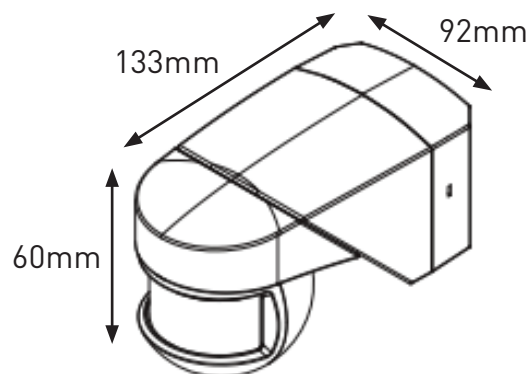

## 200° Professional Outdoor PIR Motion Sensor

<b>Finishes available:</b>	<b>White &amp; Black</b>
<b>Overall dimensions (LxWxH) (mm):</b>	133 x 92 x 60mm
<b>Product Weight:</b>	0.295Kg
<b>Operating Type:</b>	Passive Infra-Red
<b>Voltage (V):</b>	230V AC 50Hz
<b>Maximum Lamp Wattage (W):</b>	2000W Incandescent or 1000W Fluorescent or 225W LED
<b>Operating Light Levels:</b>	Adjustable 2 – 2000lux
<b>Operating Time Levels:</b>	User adjustable – Min 3 seconds. Max 30 Minutes
<b>Detection Range:</b>	12 metres @ 2.5 metres mounting height
<b>Detection Angle:</b>	200° (Blanking strips provided)
<b>Head Adjustment:</b>	90° left, 90° right, 50° downward
<b>Manual Override:</b>	Yes. Auto, (auto reset after 6 hours)
<b>Class:</b>	Class I. Must be Earthed
<b>IP:</b>	IP55
<b>Fixing Method:</b>	Surface
<b>Ambient Temperature not to Exceed:</b>	-20° ~ +70° C
<b>Photometric Testing:</b>	N/A
<b>Instruction sheet:</b>	Yes
<b>Origin of manufacture:</b>	China
<b>Body &amp; Base:</b>	Polycarbonate
<b>Cable entry:</b>	Rear grommet
<b>Electrical Connections:</b>	20A screw terminals - 4 PIN quick connector: N, L, L1, Earth
<b>CE mark:</b>	Yes
<b>Quality Assurance System:</b>	Yes ISO 9001 QMS
<b>Batch coding details on product:</b>	Yes
<b>Certificate of Conformity (Held on File):</b>	Yes
<b>Manufactured in accordance to:</b>	CE, RoHS
<b>Warranty:</b>	1 year
<b>EAN:</b>	5055559191148