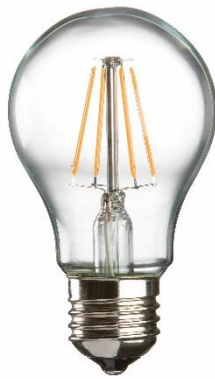

DATASHEET

GLSD8BCC GLSD8ESC

230V 8W LED Clear GLS
2700K Dimmable
Filament Lamp

www.mlaccessories.co.uk

MLA PART CODE	GLSD8BCC	GLSD8ESC
DESCRIPTION	8W LED BC Clear GLS Lamp	8W LED ES Clear GLS Lamp
NETT WEIGHT (KG)		0.026
DIMENSIONS (MM)	Diameter – 60 Height – 103	Diameter – 60 Height – 105
WATTAGE (W)		8
LAMP BASE	B22d	E27
LAMP TYPE		LED
LUMENS (LM)		890 ±5%
EFFICACY (LM/W)	119	116
CCT		2700K
LED COLOUR		Warm White
CRI		>80
CIRCUIT WATTAGE (W)	7.85	7.86
RUNNING CURRENT (A)		0.037
POWER FACTOR		>0.8
LIFE SPAN (HRS)		15,000
INPUT VOLTAGE		Mains 230V 50Hz
CONSTRUCTION		Glass
DIMMABLE	Yes, with trailing-edge dimmer – please check for compatibility before installation	
WARRANTY		2 years
ORIGIN OF MANUFACTURE		China
DECLARATION OF CONFORMITY (HELD ON FILE)		Yes
MANUFACTURED IN ACCORDANCE WITH		BS EN 62560
EAN	5056270805024	5056270805031