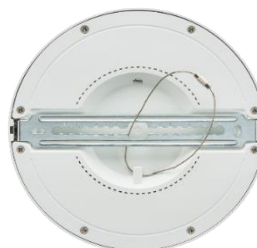

**230V 12W CCT Adjustable LED Panel**

Surface mount

Recess mount

<b>MLA part code</b>	<b>CPL12CT</b>
<b>Description</b>	CCT Adjustable LED Panel
<b>Finish</b>	White / Opal
<b>Nett weight (kg)</b>	0.24
<b>Wattage (W)</b>	12
<b>Lumens (lm)</b>	Warm white - 850 lm ±10% Cool white - 940 lm ±10% Daylight - 920 lm ±10%
<b>Efficacy (lm/W)</b>	Warm white – 71 Cool white - 78 Daylight – 77
<b>Dimensions (mm)</b>	Diameter – 165 Projection – 15
<b>Cut-out (mm)</b>	55 – 125
<b>Fixing centres - surface (mm)</b>	125
<b>CCT</b>	3000K/ 4000K/ 6000K
<b>LED Colour</b>	Warm white/ Cool white/ Daylight
<b>CRI</b>	>80
<b>Operating current (A)</b>	0.1
<b>Power Factor</b>	0.5
<b>Life span (Hrs)</b>	30,000
<b>Input voltage</b>	Mains 230V 50Hz
<b>Construction</b>	Polycarbonate
<b>Insulation class</b>	Class II
<b>IP rating</b>	IP20
<b>Warranty</b>	3 Years
<b>Dimmable</b>	No
<b>Origin of Manufacture</b>	China
<b>Declaration of Conformity (held on file)</b>	Yes
<b>Manufactured in accordance with</b>	BSEN 60598
<b>EAN</b>	5055832984030