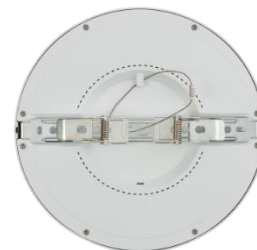

**230V 12W CCT Adjustable LED Panel**

Surface mount

Recess mount

<b>MLA part code</b>	<b>CPL12CT</b>
<b>Description</b>	CCT Adjustable LED Panel
<b>Finish</b>	White / Opal
<b>Nett weight (kg)</b>	0.24
<b>Wattage (W)</b>	12
<b>Lumens (lm)</b>	Warm white - 850 lm ±10% Cool white - 940 lm ±10% Daylight - 920 lm ±10%
<b>Efficacy (lm/W)</b>	Warm white – 71 Cool white - 78 Daylight – 77
<b>Dimensions (mm)</b>	Diameter – 165 Projection – 15
<b>Cut-out (mm)</b>	55 – 125
<b>Fixing centres - surface (mm)</b>	125
<b>CCT</b>	3000K/ 4000K/ 6000K
<b>LED Colour</b>	Warm white/ Cool white/ Daylight
<b>CRI</b>	>80
<b>Operating current (A)</b>	0.1
<b>Power Factor</b>	0.5
<b>Life span (Hrs)</b>	30,000
<b>Input voltage</b>	Mains 230V 50Hz
<b>Construction</b>	Polycarbonate
<b>Insulation class</b>	Class II
<b>IP rating</b>	IP20
<b>Warranty</b>	3 Years
<b>Dimmable</b>	No
<b>Origin of Manufacture</b>	China
<b>Declaration of Conformity (held on file)</b>	Yes
<b>Manufactured in accordance with</b>	BSEN 60598
<b>EAN</b>	5055832984030