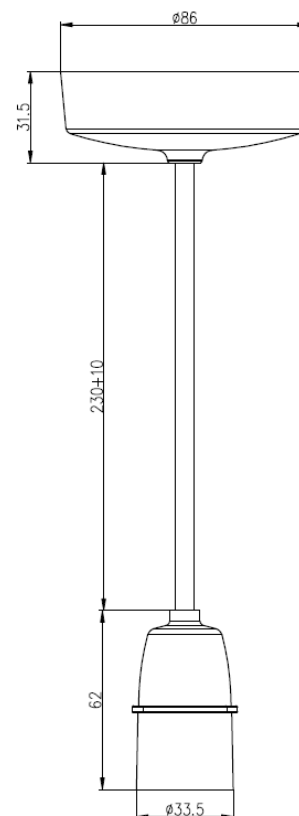

T2 9" pendant set

Traditional style 9" pendant lamp for use with lamp shades. Easy to fit. T2 rated (max. 100W) with bayonet fitting.

Dimensions (mm)	86 (diameter) x 323.5 (overall length)
Nett. Weight (kg)	0.15
Voltage	230V
Load	100W (T2)
IP rating	IP20
Lamp base	Bayonet (B22)
Terminal capacity	2 x 1.0mm ² or 2 x 1.5mm ²
Standard	BS 3676: 1989
Warranty	1 year
Construction	Thermoset resin
Origin of manufacture	China
Quality Assurance System	ISO9001
Declaration of Conformity (held on file)	Yes
Unit barcode (EAN-13)	5055559100249