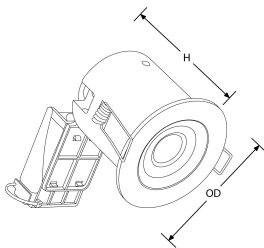

Product Image:

EFD™ PRO Fixed / IP Rated Professional Fire Rated Downlight

Product Features:

- New and improved push-fit terminal block with loop in/loop out for quick and easy installation
- One piece slim interchangeable twist & lock bezels available in white, matt white, polished chrome and satin nickel (sold separately)
- Fibre based insulation coverable up to 300mm (LED lamps only)
- For a fixed version use EN-DLM981X & EN-BZ91
- For Adjustable use EN-DLM982X & EN-BZ92
- For IP65 rated use EN-DLM981X & EN-BZ93
- Tested in 30, 60 and 90-minute fire rated ceilings
- 5 year warranty

Line Drawing Image

Product Specs:

Luminaire Distribution	Direct	Input Voltage	220~240V AC
Input Frequency	50/60HZ	Dimmable	No
IP Rating	IP20	Fire Protection	Yes
Acoustic Rated	Yes	Overall Diameter (mm)	90
Recess Depth (mm)	107	Cutout Diameter (mm)	75
Lamp Base	GU10	Height (mm)	107