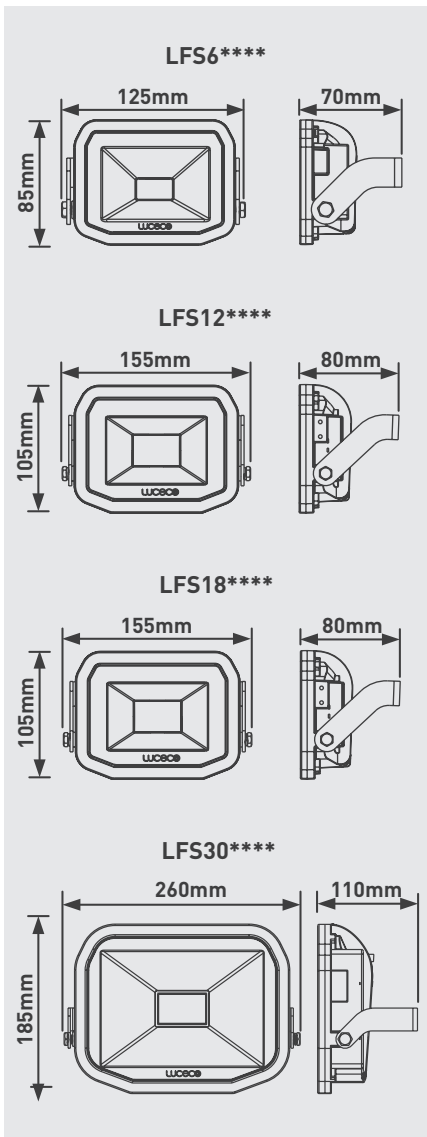

### 600Lm (8W)

CAT NO.	LUMINAIRE LUMENS	WATTAGE	EFFICACY Llm/W	COLOUR TEMP.	FINISH	EQUIVALENT WATTAGE
LFS6B130-02	600	8W	75	3000K	Black	100W
LFS6W130-02	600	8W	75	3000K	White	100W
LFS6B150-02	600	8W	75	5000K	Black	100W
LFS6W150-02	600	8W	75	5000K	White	100W