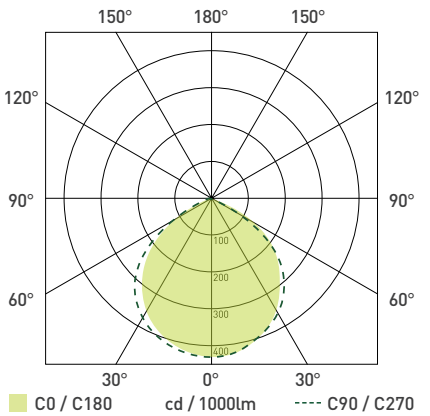

LUMINOUS INTENSITY