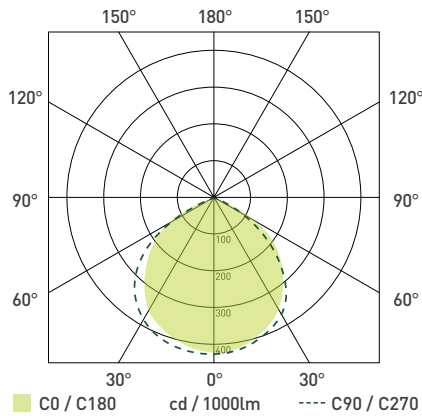

LFS6B150

LUMINAIRE PERFORMANCE

Light Output Ratio: 100%
Luminaire Efficacy: 76.91 lm/W
Light Distribution: A50 ↓99.0% ↑1.0%
CIE Flux Codes: 58 93 100 99 100

LFS18W130

LUMINAIRE PERFORMANCE

Light Output Ratio: 100%
Luminaire Efficacy: 82.47 lm/W
Light Distribution: A50 ↓99.0% ↑1.0%
CIE Flux Codes: 58 93 100 99 100

LFS30B130

LUMINAIRE PERFORMANCE

Light Output Ratio: 100%
Luminaire Efficacy: 81.51 lm/W
Light Distribution: A50 ↓99.0% ↑1.0%
CIE Flux Codes: 58 91 100 99 100

LUMINOUS INTENSITY