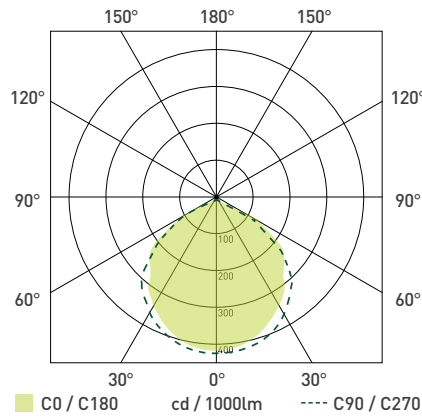

LUMINOUS INTENSITY