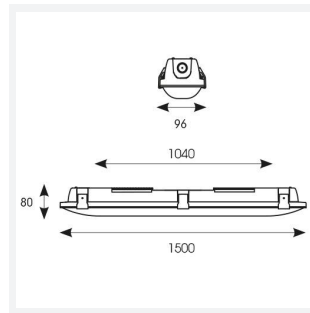

# Tornado EVO

Tornado EVO CCT Multi Wattage 1500mm Self-Code: ATORE5/1/SM3

Category	Battens and Weatherproofs
Application	Ancillary, Commercial, Education, Healthcare, Hospitality, Industrial, Retail
Specification	Performance

TECHNICAL INFORMATION	
Light Source	LED
Colour / Finish	Grey
IP Rating	IP65
Class Protection	1
Internal / External	Internal / External
Surface / Recessed / Suspended	Surface, Suspended
Lumen Depreciation L70 B50	L70 B50 54,000h
Warranty (Years)	5
CE Mark	Yes
Height	80 mm