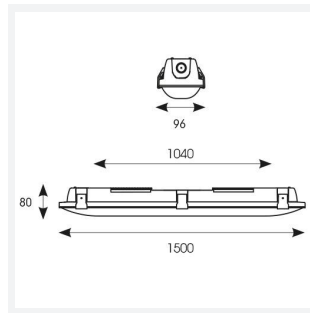

Tornado EVO

Tornado EVO CCT Multi Wattage 1500mm

Code: ATORE5/1

Category	Battens and Weatherproofs
Application	Ancillary, Commercial, Education, Healthcare, Hospitality, Industrial, Retail
Specification	Performance

TECHNICAL INFORMATION	
Light Source	LED
Colour / Finish	Grey
IP Rating	IP65
Class Protection	1
Internal / External	Internal / External
Surface / Recessed / Suspended	Surface, Suspended
Lumen Depreciation L70 B50	L70 B50 54,000h
Warranty (Years)	5
CE Mark	Yes
Height	80 mm