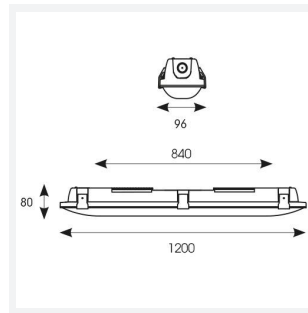

Tornado EVO

Tornado EVO CCT Multi Wattage 1200mm
Code: ATORE4/1

Category	Battens and Weatherproofs
Application	Ancillary, Commercial, Education, Healthcare, Hospitality, Industrial, Retail
Specification	Performance

TECHNICAL INFORMATION	
Light Source	LED
Colour / Finish	Grey
IP Rating	IP65
Class Protection	1
Internal / External	Internal / External
Surface / Recessed / Suspended	Surface, Suspended
Lumen Depreciation L70 B50	L70 B50 54,000h
Warranty (Years)	5
CE Mark	Yes
Height	80 mm