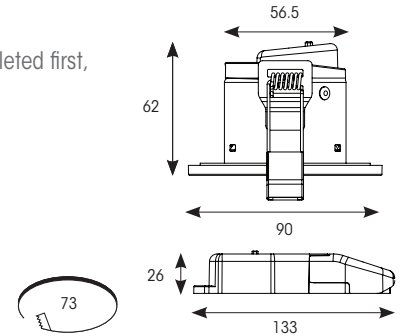

Prism Pro Fire Rated Downlight

- IP65 dimmable LED Fire Rated Downlight suitable for residential and hospitality applications
- CCT selectable between 2700K, 3000K, 4000K and 6000K and power selectable; offering a choice of 2 outputs, in one luminaire
- New innovative 2 part detachable connector design allows initial wiring and testing to be completed first, then simply plug the downlight back to the connector, ensuring a quick and simple installation
- Remote driver with 2x1.5mm² + CPC loop-in, loop-out colour coded push fit piano terminals provide an easy and efficient installation
- Low profile design and remote driver allows installation into shallow ceiling voids
- Fully tested for 30, 60 and 90 minute ceiling types to meet Part B of Building Regulations
- Fully tested to meet Part C (moisture), Part E (acoustic) and Part L (energy) of Building Regulations
- Wide 65° beam angle for increased light distribution

Powered by
CASAMBI

Available bezel options
Chrome, Satin Chrome and Black

INPUT	HERTZ	TEMP	LIFETIME (HRS)	CRI	SDCM	BEAM ANGLE	CLASS	IP
220/240V	50/60Hz	-20°C to 35°C	L70 60,000	Ra 80	6	65°	1	IP65

CODE	DESCRIPTION	WATTAGE	CCT	LUMENS	LMW	UGR
APRIP/1	CCT Selectable	5/7W	2700K/3000K/	560lm(4000K 5W)	110lm(4000K 5W)	25
APRIP/1/MP1	CCT Selectable Multipack x 10		4000K/6000K	740lm (4000K 7W)	105lm (4000K 7W)	