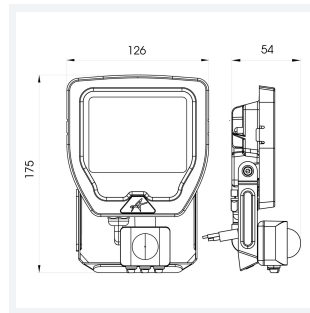

# Calinor EVO

Calinor EVO Floodlight PIR Warm White 20W  
Code: ACAE20/1/WW/B/PIR

Category	Floodlights
Application	Commercial, Industrial, Outdoor, Retail
Specification	Performance

## PRODUCT FEATURES

- Compact, slim and robust designed LED floodlight suitable for residential and commercial applications
- Toughened microprism glass for visual comfort, uniformity and durability
- Pre-wired with 1 metre of rubber insulated cable for ease of installation and easy integration with Floodbox accessory
- Polycarbonate spike accessory allowing installation into lawn and garden applications
- Polycarbonate front trim provides excellent corrosion resistance
- Bracket design allows installation without removing mounting bracket
- Breather gland acts to minimise risk of water ingress
- PIR versions complete with manual override facility

GENERAL INFORMATION	
Wattage	20W
Lumens Delivered	2000lm
Lm/W	103lm/W
Beam Angle	100
CRI	80
CCT	3000K
Input	220/240V
Operating Temp	-15°C - 40°C
SDCM	6
Energy efficiency class	E

TECHNICAL INFORMATION	
Light Source	LED
Colour / Finish	Black
IP Rating	IP65
Class Protection	1
Internal / External	External
Surface / Recessed / Suspended	Surface
Lumen Depreciation	L80 69,000h
Warranty (Years)	5
CE Mark	Yes
Height	175 mm