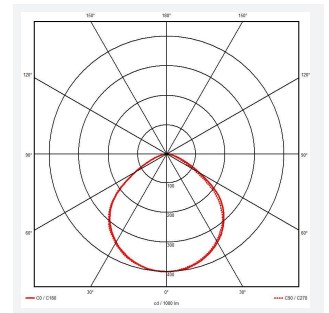

# Calinor EVO

Calinor EVO Floodlight PIR Warm White 20W  
Code: ACAE20/1/WW/B/PIR

Category	Floodlights
Application	Commercial, Industrial, Outdoor, Retail
Specification	Performance

GENERAL INFORMATION	
Wattage	20W
Lumens Delivered	2000lm
Lm/W	103lm/W
Beam Angle	100
CRI	80
CCT	3000K
Input	220/240V
Operating Temp	-15°C - 40°C
SDCM	6
Energy efficiency class	E

TECHNICAL INFORMATION	
Light Source	LED
Colour / Finish	Black
IP Rating	IP65
Class Protection	1
Internal / External	External
Surface / Recessed / Suspended	Surface
Lumen Depreciation	L80 69,000h
Warranty (Years)	5
CE Mark	Yes
Height	175 mm