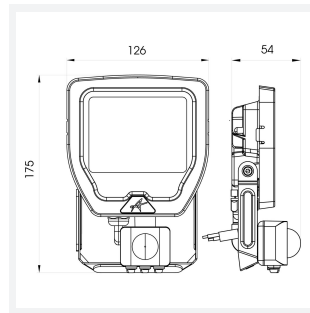

Calinor EVO

Calinor EVO Floodlight PIR Cool White 20W Black
Code: ACAE20/1/CW/B/PIR

Category	Floodlights
Application	Commercial, Industrial, Outdoor, Retail
Specification	Performance

PRODUCT FEATURES

- Compact, slim and robust designed LED floodlight suitable for residential and commercial applications
- Toughened microprism glass for visual comfort, uniformity and durability
- Pre-wired with 1 metre of rubber insulated cable for ease of installation and easy integration with Floodbox accessory
- Polycarbonate spike accessory allowing installation into lawn and garden applications
- Polycarbonate front trim provides excellent corrosion resistance
- Bracket design allows installation without removing mounting bracket
- Breather gland acts to minimise risk of water ingress
- PIR versions complete with manual override facility

GENERAL INFORMATION	
Wattage	20W
Lumens Delivered	2200lm
Lm/W	112lm/W
Beam Angle	100
CRI	80
CCT	4000K
Input	220/240V
Operating Temp	-15°C - 40°C
SDCM	6
Energy efficiency class	D

TECHNICAL INFORMATION	
Light Source	LED
Colour / Finish	Black
IP Rating	IP65
Class Protection	1
Internal / External	External
Surface / Recessed / Suspended	Surface
Lumen Depreciation	L80 69,000h
Warranty (Years)	5
CE Mark	Yes
Height	175 mm