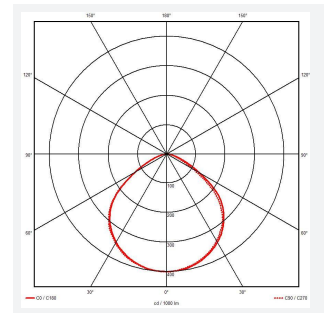

Calinor EVO

Calinor EVO Floodlight PIR Cool White 20W Black
Code: ACAE20/1/CW/B/PIR

Category	Floodlights
Application	Commercial, Industrial, Outdoor, Retail
Specification	Performance

PRODUCT FEATURES

- Compact, slim and robust designed LED floodlight suitable for residential and commercial applications
- Toughened microprism glass for visual comfort, uniformity and durability
- Pre-wired with 1 metre of rubber insulated cable for ease of installation and easy integration with Floodbox accessory
- Polycarbonate spike accessory allowing installation into lawn and garden applications
- Polycarbonate front trim provides excellent corrosion resistance
- Bracket design allows installation without removing mounting bracket
- Breather gland acts to minimise risk of water ingress
- PIR versions complete with manual override facility

GENERAL INFORMATION	
Wattage	20W
Lumens Delivered	2200lm
Lm/W	112lm/W
Beam Angle	100
CRI	80
CCT	4000K
Input	220/240V
Operating Temp	-15°C - 40°C
SDCM	6
Energy efficiency class	D

TECHNICAL INFORMATION	
Light Source	LED
Colour / Finish	Black
IP Rating	IP65
Class Protection	1
Internal / External	External
Surface / Recessed / Suspended	Surface
Lumen Depreciation	L80 69,000h
Warranty (Years)	5
CE Mark	Yes
Height	175 mm