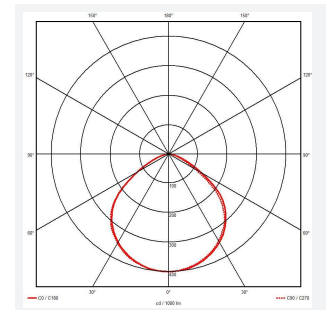

# Calinor EVO

Calinor EVO Floodlight PIR Warm White 10W  
Code: ACAE10/1/WW/B/PIR

Category	Floodlights
Application	Commercial, Industrial, Outdoor, Retail
Specification	Performance

GENERAL INFORMATION	
Wattage	10W
Lumens Delivered	1000lm
Lm/W	103lm/W
Beam Angle	100
CRI	80
CCT	3000K
Input	220/240V
Operating Temp	-15°C - 40°C
SDCM	6
Energy efficiency class	E

TECHNICAL INFORMATION	
Light Source	LED
Colour / Finish	Black
IP Rating	IP65
Class Protection	1
Internal / External	External
Surface / Recessed / Suspended	Surface
Lumen Depreciation	L80 69,000h
Warranty (Years)	5
CE Mark	Yes
Height	147 mm