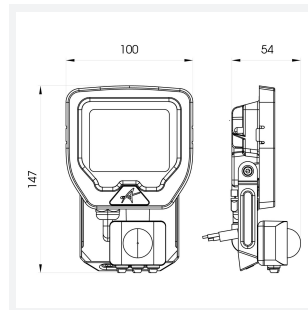

# Calinor EVO

Calinor EVO Floodlight PIR Warm White 10W  
Code: ACAE10/1/WW/B/PIR

Category	Floodlights
Application	Commercial, Industrial, Outdoor, Retail
Specification	Performance

## PRODUCT FEATURES

- Compact, slim and robust designed LED floodlight suitable for residential and commercial applications
- Toughened microprism glass for visual comfort, uniformity and durability
- Pre-wired with 1 metre of rubber insulated cable for ease of installation and easy integration with Floodbox accessory
- Polycarbonate spike accessory allowing installation into lawn and garden applications
- Polycarbonate front trim provides excellent corrosion resistance
- Bracket design allows installation without removing mounting bracket
- Breather gland acts to minimise risk of water ingress
- PIR versions complete with manual override facility

GENERAL INFORMATION	
Wattage	10W
Lumens Delivered	1000lm
Lm/W	103lm/W
Beam Angle	100
CRI	80
CCT	3000K
Input	220/240V
Operating Temp	-15°C - 40°C
SDCM	6
Energy efficiency class	E

TECHNICAL INFORMATION	
Light Source	LED
Colour / Finish	Black
IP Rating	IP65
Class Protection	1
Internal / External	External
Surface / Recessed / Suspended	Surface
Lumen Depreciation	L80 69,000h
Warranty (Years)	5
CE Mark	Yes
Height	147 mm