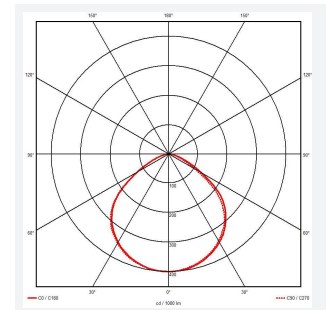

# Calinor EVO

Calinor EVO Floodlight Cool White 10W Black  
Code: ACAE10/1/CW/B

Category	Floodlights
Application	Commercial, Industrial, Outdoor, Retail
Specification	Performance

GENERAL INFORMATION	
Wattage	10W
Lumens Delivered	1100lm
Lm/W	112lm/W
Beam Angle	100
CRI	80
CCT	4000K
Input	220/240V
Operating Temp	-15°C - 40°C
SDCM	6
Energy efficiency class	D

TECHNICAL INFORMATION	
Light Source	LED
Colour / Finish	Black
IP Rating	IP65
Class Protection	1
Internal / External	External
Surface / Recessed / Suspended	Surface
Lumen Depreciation	L80 69,000h
Warranty (Years)	5
CE Mark	Yes
Height	135 mm