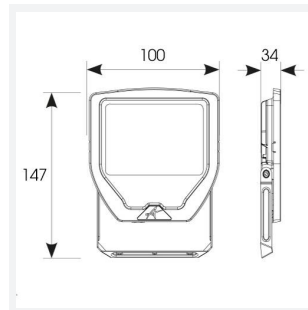

# Calinor EVO

Calinor EVO Floodlight Cool White 10W Black  
Code: ACAE10/1/CW/B

Category	Floodlights
Application	Commercial, Industrial, Outdoor, Retail
Specification	Performance

## PRODUCT FEATURES

- Compact, slim and robust designed LED floodlight suitable for residential and commercial applications
- Toughened microprism glass for visual comfort, uniformity and durability
- Pre-wired with 1 metre of rubber insulated cable for ease of installation and easy integration with Floodbox accessory
- Polycarbonate spike accessory allowing installation into lawn and garden applications
- Polycarbonate front trim provides excellent corrosion resistance
- Bracket design allows installation without removing mounting bracket
- Breather gland acts to minimise risk of water ingress
- PIR versions complete with manual override facility

GENERAL INFORMATION	
Wattage	10W
Lumens Delivered	1100lm
Lm/W	112lm/W
Beam Angle	100
CRI	80
CCT	4000K
Input	220/240V
Operating Temp	-15°C - 40°C
SDCM	6
Energy efficiency class	D

TECHNICAL INFORMATION	
Light Source	LED
Colour / Finish	Black
IP Rating	IP65
Class Protection	1
Internal / External	External
Surface / Recessed / Suspended	Surface
Lumen Depreciation	L80 69,000h
Warranty (Years)	5
CE Mark	Yes
Height	135 mm