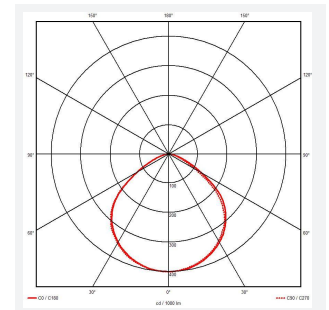

# Calinor EVO

Calinor EVO Floodlight PIR Cool White 10W Black  
Code: ACAE10/1/CW/B/PIR

Category	Floodlights
Application	Commercial, Industrial, Outdoor, Retail
Specification	Performance

GENERAL INFORMATION	
Wattage	10W
Lumens Delivered	1100lm
Lm/W	112lm/W
Beam Angle	100
CRI	80
CCT	4000K
Input	220/240V
Operating Temp	-15°C - 40°C
SDCM	6
Energy efficiency class	D

TECHNICAL INFORMATION	
Light Source	LED
Colour / Finish	Black
IP Rating	IP65
Class Protection	1
Internal / External	External
Surface / Recessed / Suspended	Surface
Lumen Depreciation	L80 69,000h
Warranty (Years)	5
CE Mark	Yes
Height	147 mm