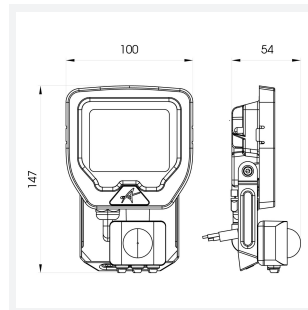

# Calinor EVO

Calinor EVO Floodlight PIR Cool White 10W Black  
Code: ACAE10/1/CW/B/PIR

Category	Floodlights
Application	Commercial, Industrial, Outdoor, Retail
Specification	Performance

## PRODUCT FEATURES

- Compact, slim and robust designed LED floodlight suitable for residential and commercial applications
- Toughened microprism glass for visual comfort, uniformity and durability
- Pre-wired with 1 metre of rubber insulated cable for ease of installation and easy integration with Floodbox accessory
- Polycarbonate spike accessory allowing installation into lawn and garden applications
- Polycarbonate front trim provides excellent corrosion resistance
- Bracket design allows installation without removing mounting bracket
- Breather gland acts to minimise risk of water ingress
- PIR versions complete with manual override facility

GENERAL INFORMATION	
Wattage	10W
Lumens Delivered	1100lm
Lm/W	112lm/W
Beam Angle	100
CRI	80
CCT	4000K
Input	220/240V
Operating Temp	-15°C - 40°C
SDCM	6
Energy efficiency class	D

TECHNICAL INFORMATION	
Light Source	LED
Colour / Finish	Black
IP Rating	IP65
Class Protection	1
Internal / External	External
Surface / Recessed / Suspended	Surface
Lumen Depreciation	L80 69,000h
Warranty (Years)	5
CE Mark	Yes
Height	147 mm